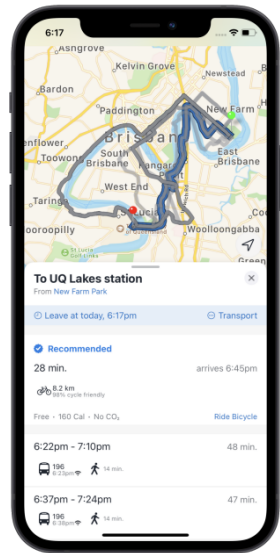

ODIN PASS 包月无限次乘坐交通福利项目（昆大独有）

Bus

Train

Tram

Ferry

E-Scooter

E-Bike

Taxi

Car-sharing

- ✓ 覆盖其他公共交通，包括共享电动滑板车和共享自行车（电动）[^]
*每天不限次数使用电动滑板车和电动自行车，最多 90 分钟，超过后需支付附加费。
- ✓ 适用于 iOS 和 Android 系统
- ✓ 可选 7 到 90 天的通行证，无捆绑合同
- ✓ 必须使用您的昆士兰大学学生电子邮件地址提交在线申请表
- ✓ 无需使用 go card 交通卡 **
**我们建议您仍然携带 go card 作为紧急情况下的备用选择

○ City, Brisbane City QLD

Walk 999 m
Travel time is about 15 mins

○ King George Square, 2e, Brisbane City

Route 66
UQ Lakes, Boggo Rd, PA, Mater Hill, City, Roma St, RBWH
Travel time is about 19 mins
⚠ This trip has minor service updates

○ UQ Lakes, platform A, St Lucia

~~\$3.55 澳元~~
单程车费

\$63 澳元 / 30 天
不限次数!
每月最多可以省200澳元

大约每天只需
\$2 澳元!!!

学生通行证选项

Student Starter 7	Student Starter 30	Student Starter 90
\$17	\$63	\$179
✓ 7-days access	✓ 30-days access	✓ 90-days access
✓ Unlimited public transport trips in South East Queensland (excl. AirTrain between Eagle Junction and Airport)	✓ Unlimited public transport trips in South East Queensland (excl. AirTrain between Eagle Junction and Airport)	✓ Unlimited public transport trips in South East Queensland (excl. AirTrain between Eagle Junction and Airport)
💎 Pay-as-you-go for Neuron, Beam, 13cabs, GoGet	💎 Pay-as-you-go for Neuron, Beam, 13cabs, GoGet	💎 Pay-as-you-go for Neuron, Beam, 13cabs, GoGet